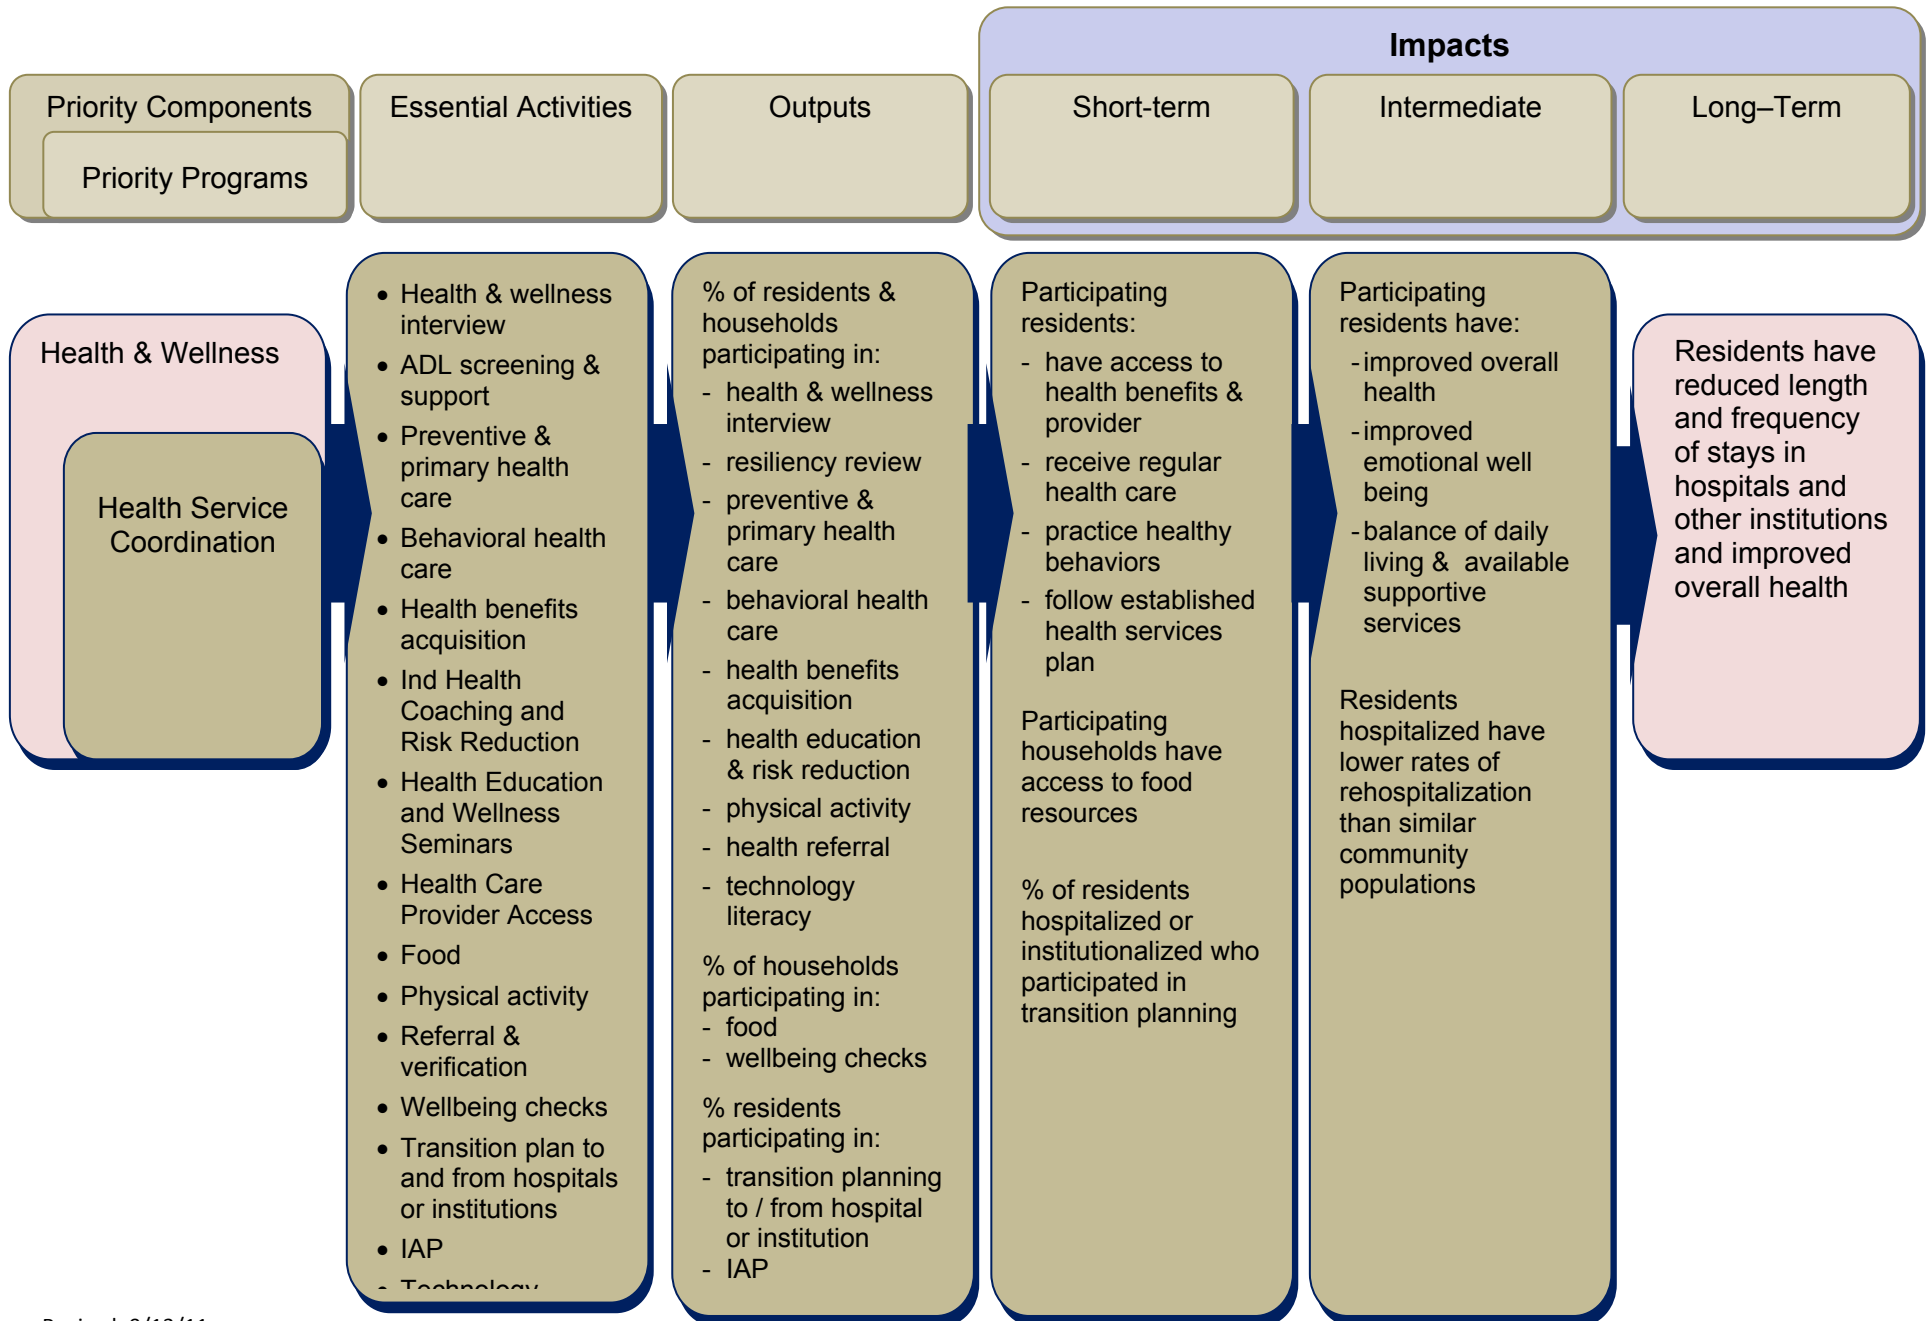

# Mercy Housing Resident Services Supportive Housing Program Model

Revised: 9/13/11

This material is the copyright of Mercy Housing. Permission for nonprofits to copy this material for noncommercial use is freely granted, provided that Mercy Housing is credited. Any other use requires permission. [info@mercyhousing.org](mailto:info@mercyhousing.org)

© Mercy Housing 2012